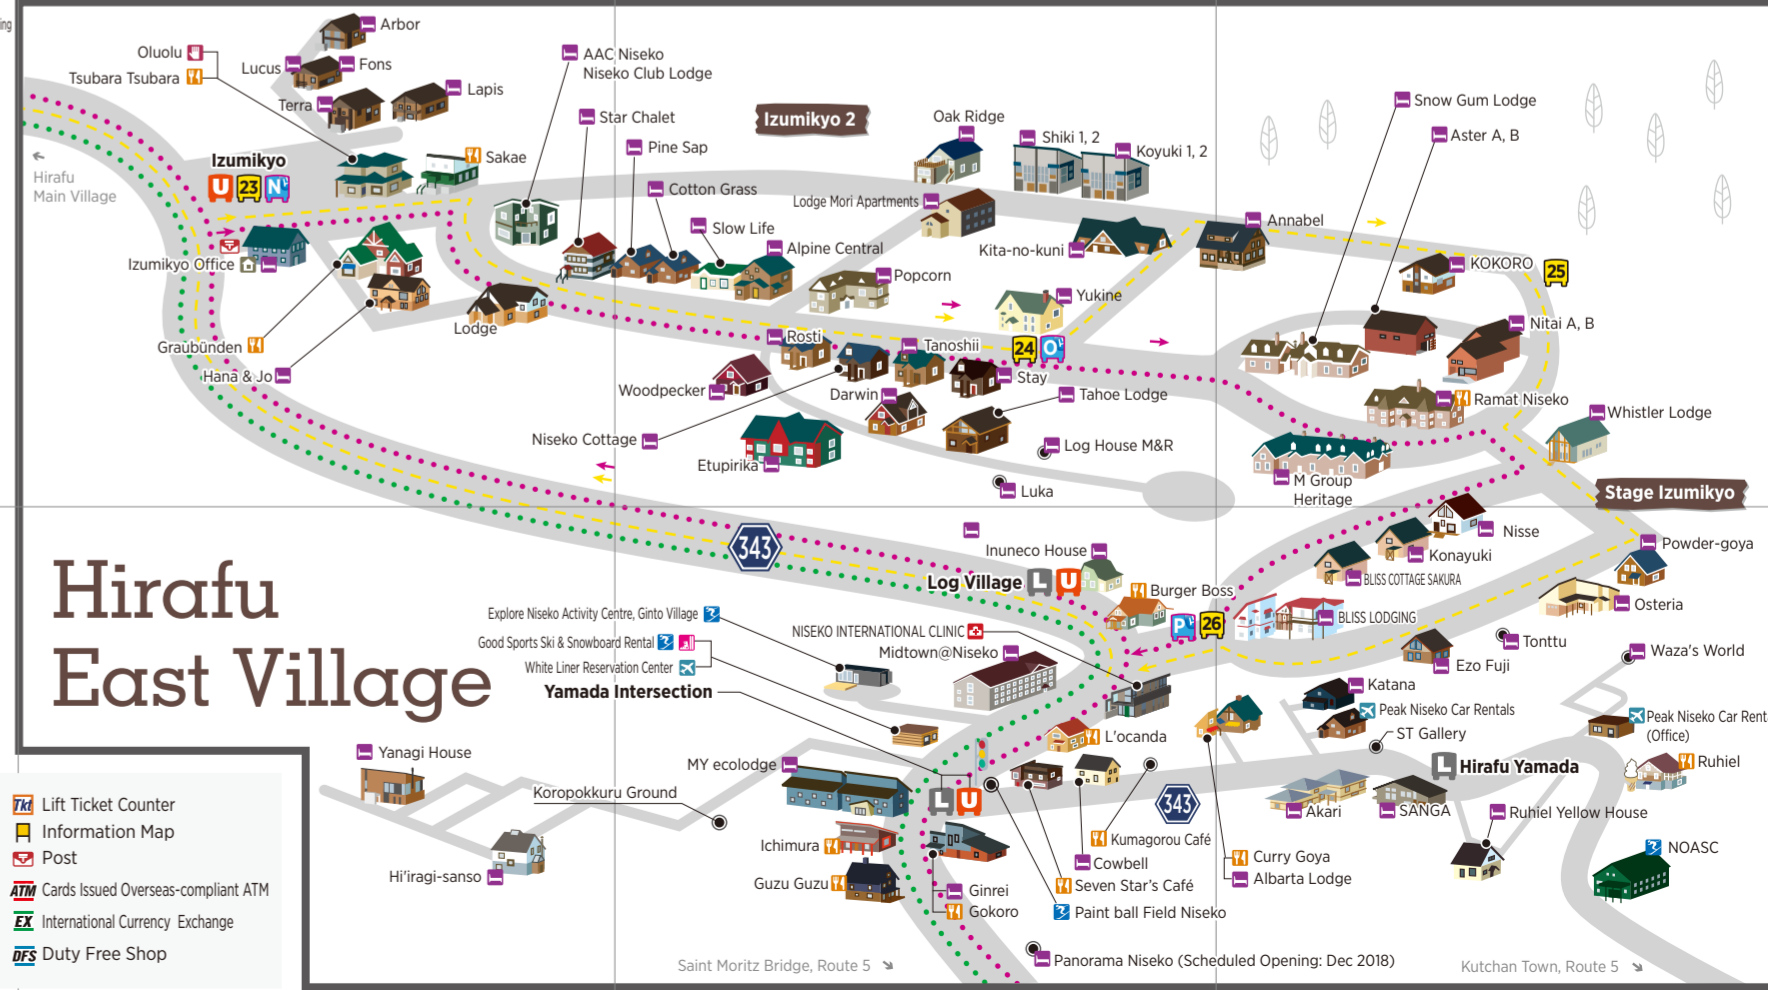

Hirafu East Village

Facilities

- Lift Ticket Counter
- Information Map
- Post
- ATM Cards issued overseas-compliant ATM
- Information Center
- International Currency Exchange
- Duty Free Shop

Elevation

Izumikyō 3

Izumikyō 1

Izumikyō 2

Stage Izumikyō

Hirafu Yamada