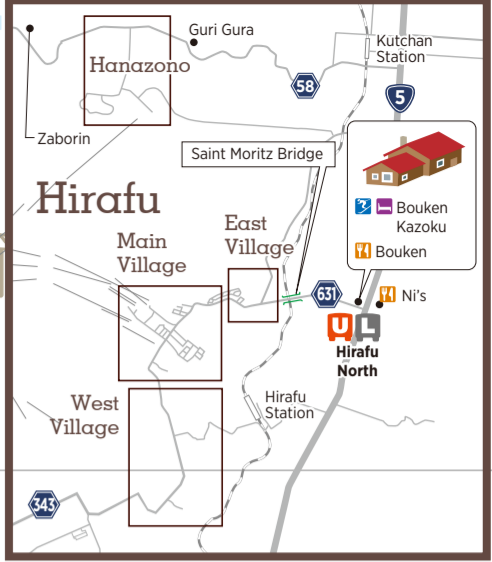

# Hirafu West Village

### Hirafu-Zaka St.

- Shiosai (Senchou 2)
- Niseko Sport Rental
- Niseko Sport Rental
- NISS

### Niseko Grand Hirafu

- Base (Dot Base)
- Grand Hirafu Ski / Snowboard Rental
- Base Cafe

# Hirafu Main Village