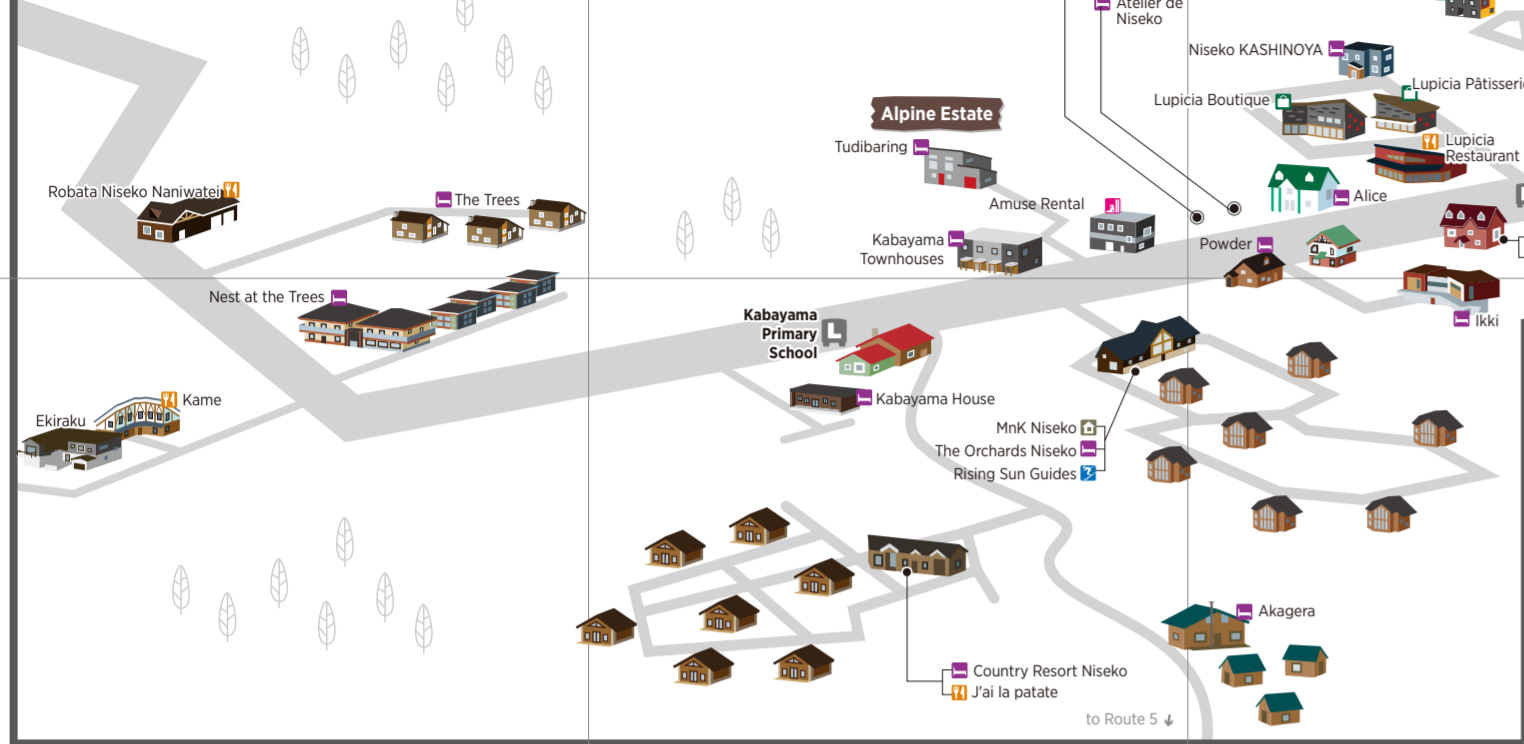

# Hirafu West Village

### Hirafu-Zaka St.

- Shiosai (Senchou 2)
- Niseko Sport Rental
- Niseko Sport Rental
- NISS

### Niseko Grand Hirafu

- Base (Dot Base)
- Grand Hirafu Ski / Snowboard Rental
- Base Cafe

# Hirafu Main Village