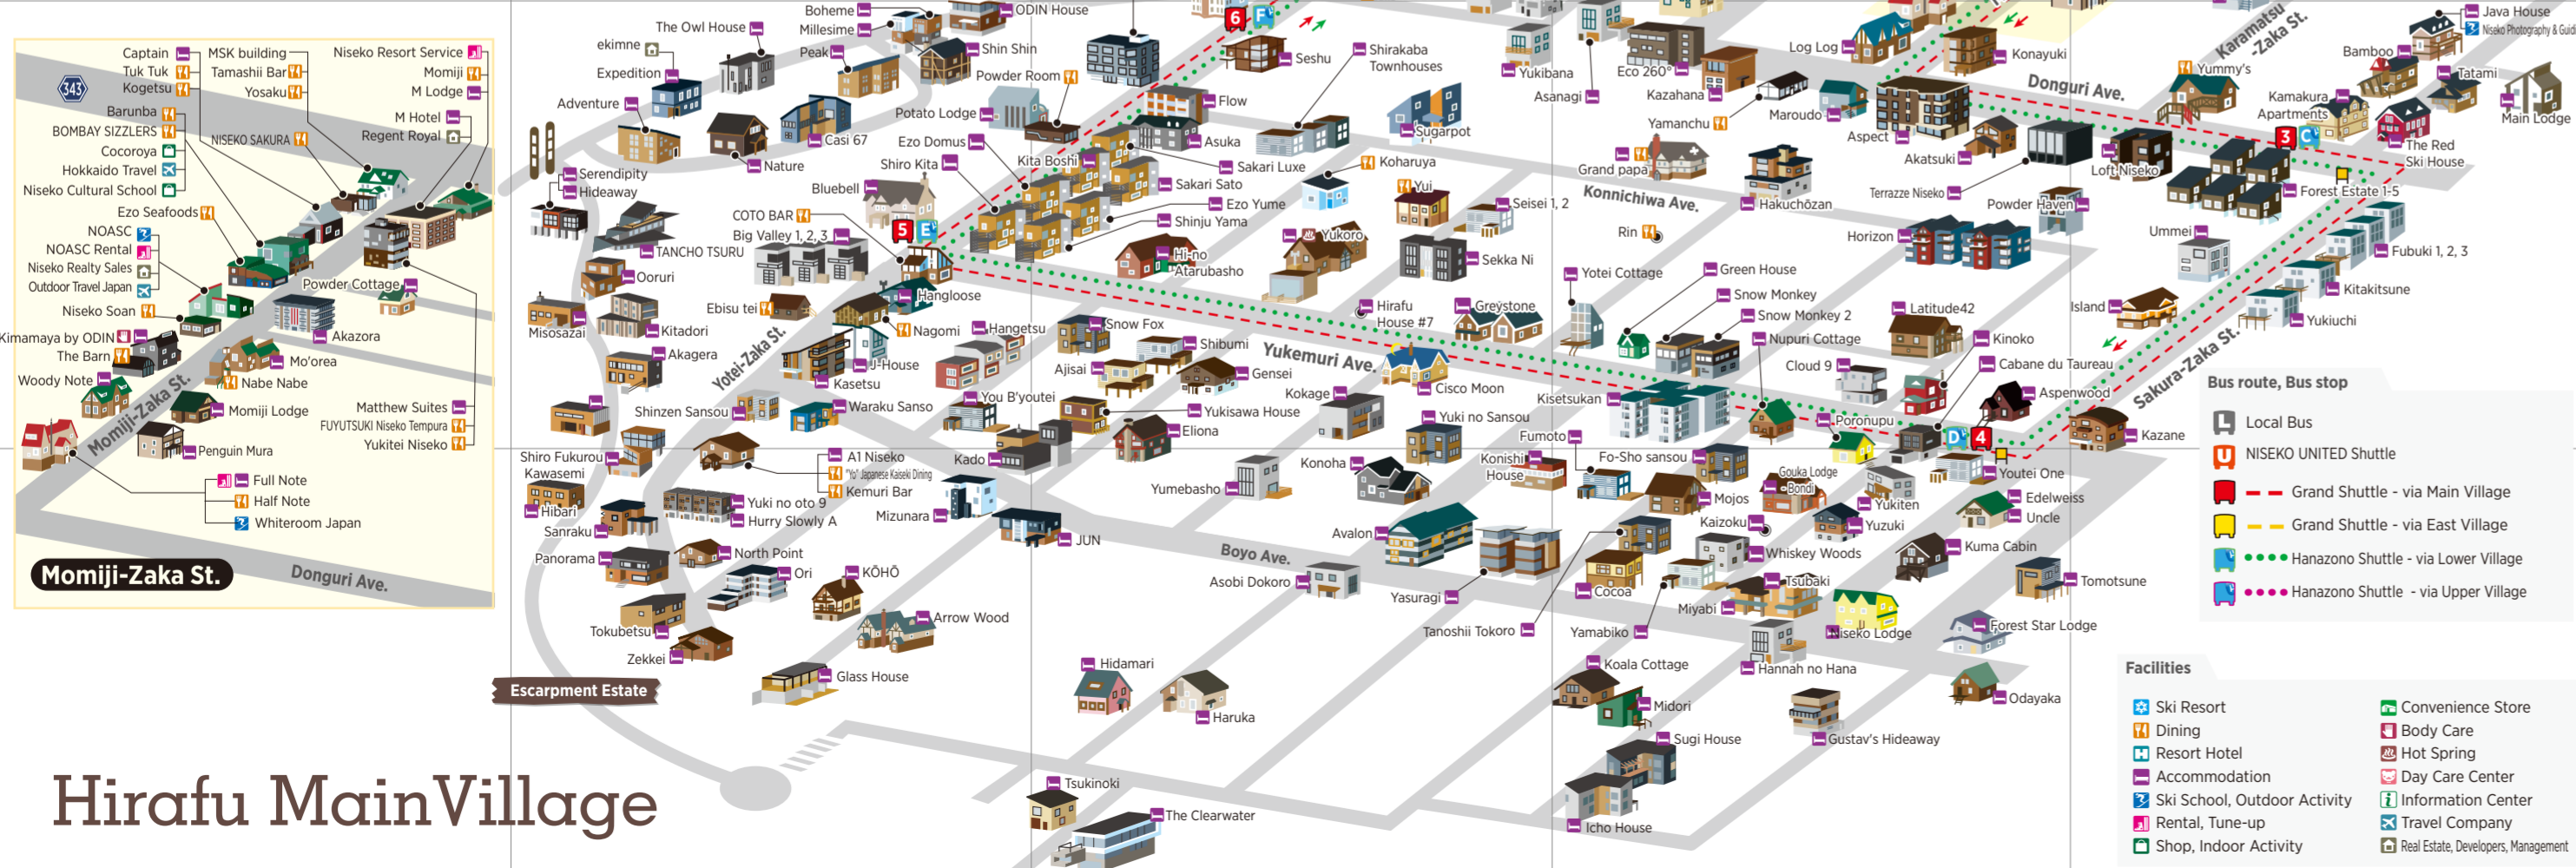

### Niseko Grand Hirafu

- Base (Dot Base)
- Grand Hirafu Ski / Snowboard Rental
- Base Cafe

### Hirafu-Intersection

- The Vale Niseko
- Alpen Ridge
- NBS Kid's Club
- Inn Niseko
- Red Bell Cafe
- Seiko Mart
- Seiko Property
- Australia House

# Hirafu Main Village

### Bus route, Bus stop

- Local Bus
- NISEKO UNITED Shuttle
- Grand Shuttle - via Main Village
- Grand Shuttle - via East Village
- Hanazono Shuttle - via Lower Village
- Hanazono Shuttle - via Upper Village