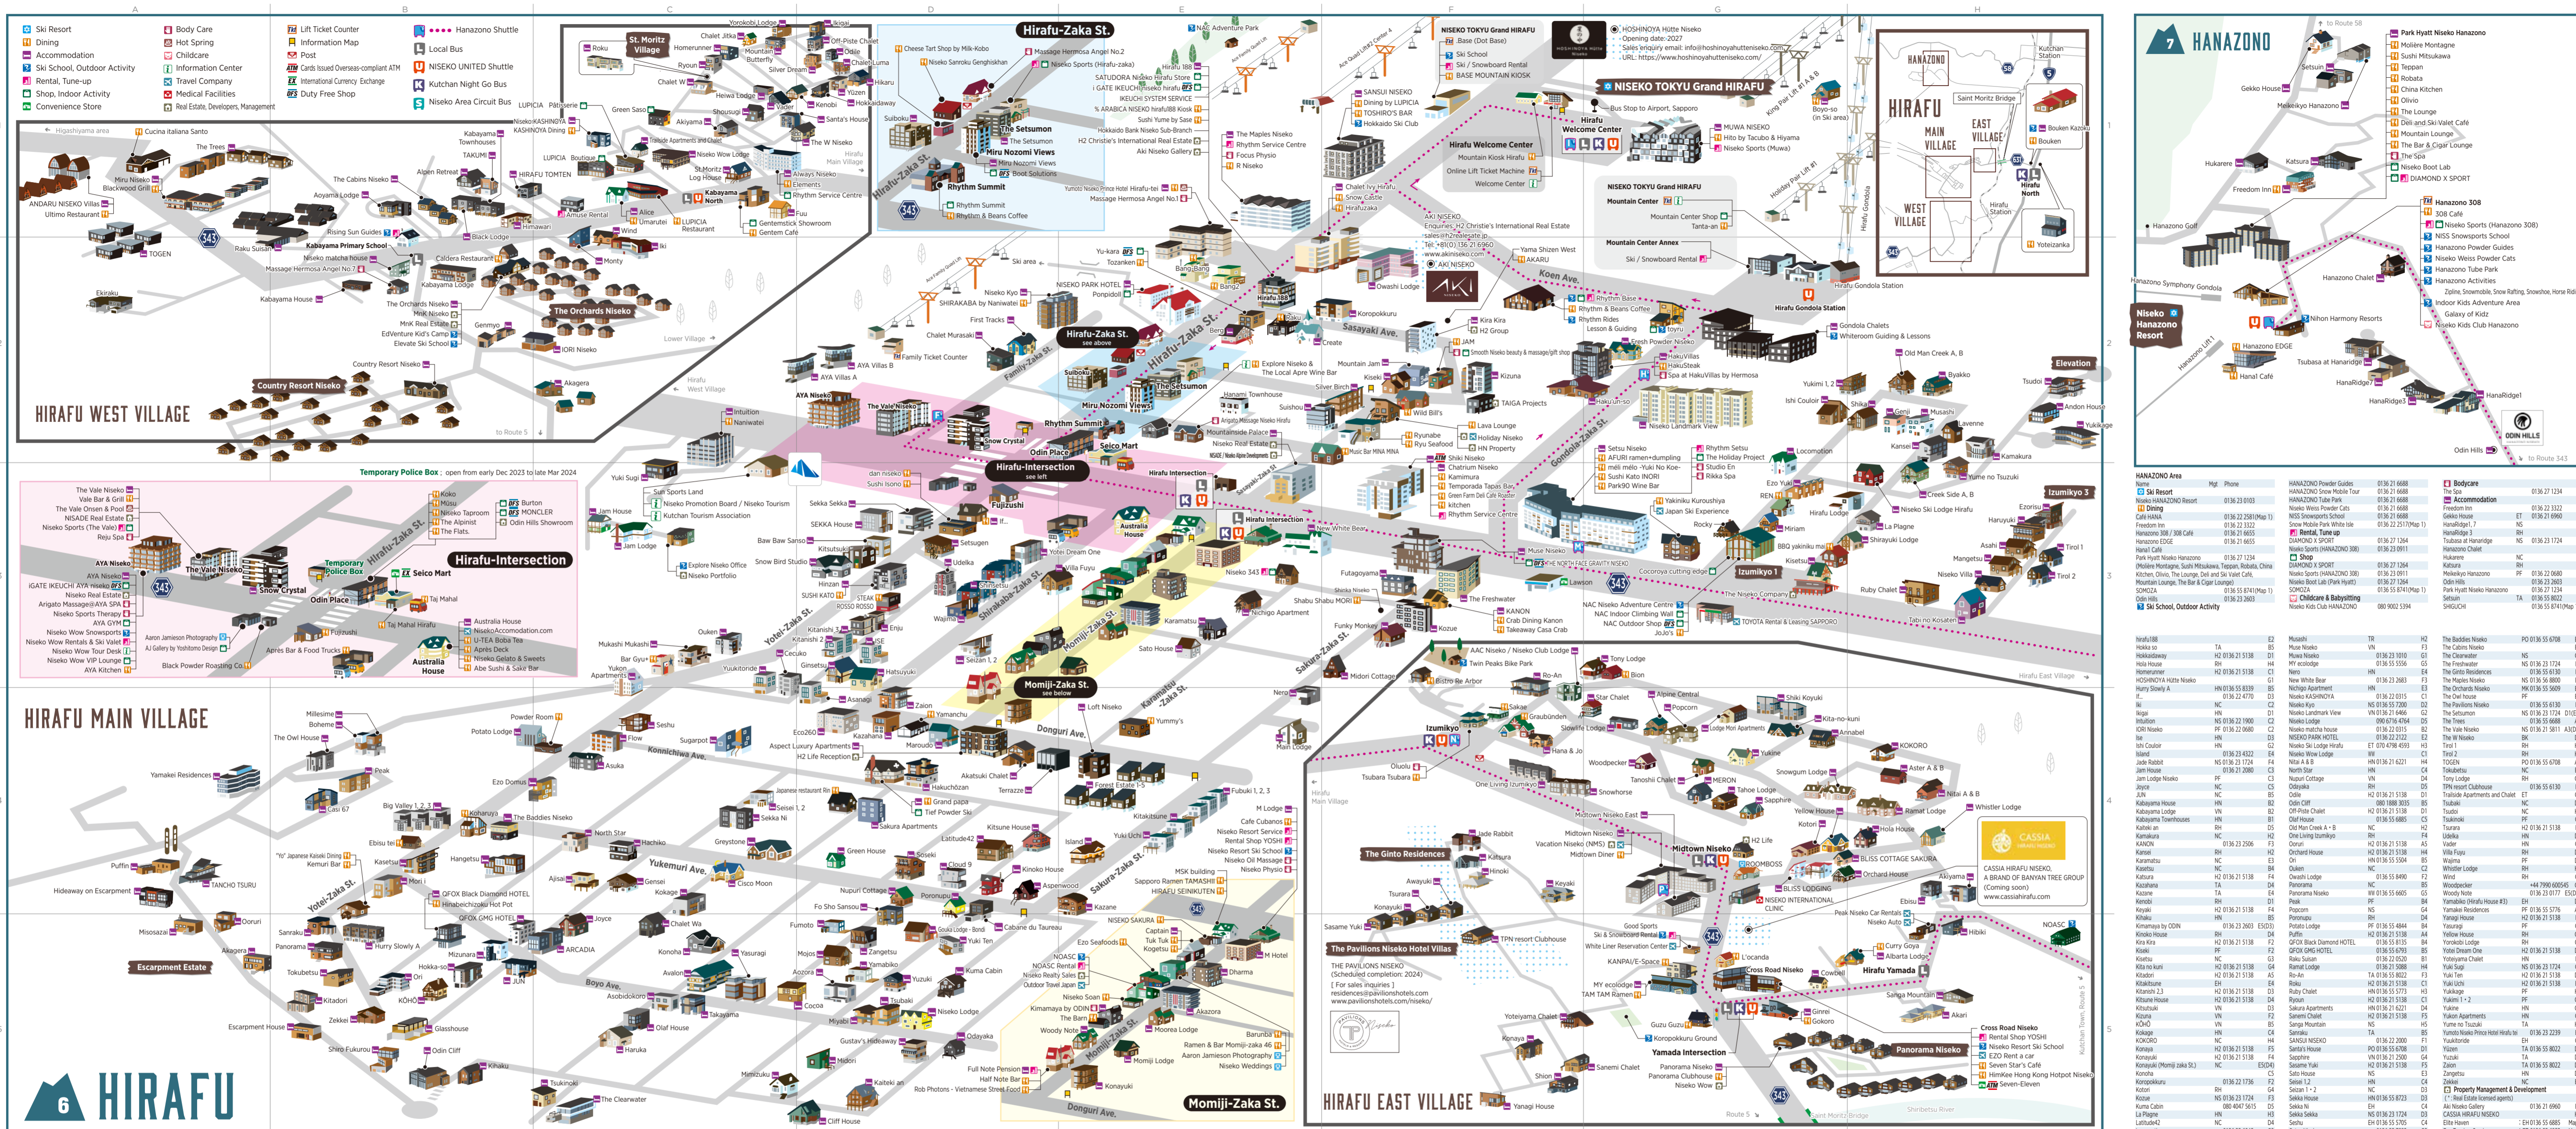

Area	Name	Phone	Location	Category	Address	Phone	Location	Category	Address
HIRAFU WEST VILLAGE	Ski Resort	0136 22 0103	G1	SKI Resort	0136 22 0103	G1	SKI Resort	0136 22 0103	G1
	Dining	0136 22 2000	F3	Dining	0136 22 2000	F3	Dining	0136 22 2000	F3
	Accommodation	0136 22 1000	G2	Accommodation	0136 22 1000	G2	Accommodation	0136 22 1000	G2
	Ski School	0136 22 1000	G2	Ski School	0136 22 1000	G2	Ski School	0136 22 1000	G2
	Rental, Tune-up	0136 22 1000	G2	Rental, Tune-up	0136 22 1000	G2	Rental, Tune-up	0136 22 1000	G2
	Shop, Indoor Activity	0136 22 1000	G2	Shop, Indoor Activity	0136 22 1000	G2	Shop, Indoor Activity	0136 22 1000	G2
	Convenience Store	0136 22 1000	G2	Convenience Store	0136 22 1000	G2	Convenience Store	0136 22 1000	G2
	Body Care	0136 22 1000	G2	Body Care	0136 22 1000	G2	Body Care	0136 22 1000	G2
	Hot Spring	0136 22 1000	G2	Hot Spring	0136 22 1000	G2	Hot Spring	0136 22 1000	G2
	Childcare	0136 22 1000	G2	Childcare	0136 22 1000	G2	Childcare	0136 22 1000	G2
HIRAFU MAIN VILLAGE	Lift Ticket Counter	0136 22 1000	G2	Lift Ticket Counter	0136 22 1000	G2	Lift Ticket Counter	0136 22 1000	G2
	Information Map	0136 22 1000	G2	Information Map	0136 22 1000	G2	Information Map	0136 22 1000	G2
	Post	0136 22 1000	G2	Post	0136 22 1000	G2	Post	0136 22 1000	G2
	Cards Issued Overseas-compliant ATM	0136 22 1000	G2	Cards Issued Overseas-compliant ATM	0136 22 1000	G2	Cards Issued Overseas-compliant ATM	0136 22 1000	G2
	International Currency Exchange	0136 22 1000	G2	International Currency Exchange	0136 22 1000	G2	International Currency Exchange	0136 22 1000	G2
	Duty Free Shop	0136 22 1000	G2	Duty Free Shop	0136 22 1000	G2	Duty Free Shop	0136 22 1000	G2
	Niseko Area Circuit Bus	0136 22 1000	G2	Niseko Area Circuit Bus	0136 22 1000	G2	Niseko Area Circuit Bus	0136 22 1000	G2
	Kutchan Night Go Bus	0136 22 1000	G2	Kutchan Night Go Bus	0136 22 1000	G2	Kutchan Night Go Bus	0136 22 1000	G2
	Niseko UNITED Shuttle	0136 22 1000	G2	Niseko UNITED Shuttle	0136 22 1000	G2	Niseko UNITED Shuttle	0136 22 1000	G2
	Local Bus	0136 22 1000	G2	Local Bus	0136 22 1000	G2	Local Bus	0136 22 1000	G2
HIRAFU EAST VILLAGE	Handmade Soap	0136 22 1000	G2	Handmade Soap	0136 22 1000	G2	Handmade Soap	0136 22 1000	G2
	Yoga	0136 22 1000	G2	Yoga	0136 22 1000	G2	Yoga	0136 22 1000	G2
	Spa	0136 22 1000	G2	Spa	0136 22 1000	G2	Spa	0136 22 1000	G2
	Massage	0136 22 1000	G2	Massage	0136 22 1000	G2	Massage	0136 22 1000	G2
	Beauty Salon	0136 22 1000	G2	Beauty Salon	0136 22 1000	G2	Beauty Salon	0136 22 1000	G2
	Salon	0136 22 1000	G2	Salon	0136 22 1000	G2	Salon	0136 22 1000	G2
	Bar	0136 22 1000	G2	Bar	0136 22 1000	G2	Bar	0136 22 1000	G2
	Cafe	0136 22 1000	G2	Cafe	0136 22 1000	G2	Cafe	0136 22 1000	G2
	Restaurant	0136 22 1000	G2	Restaurant	0136 22 1000	G2	Restaurant	0136 22 1000	G2
	Hotel	0136 22 1000	G2	Hotel	0136 22 1000	G2	Hotel	0136 22 1000	G2