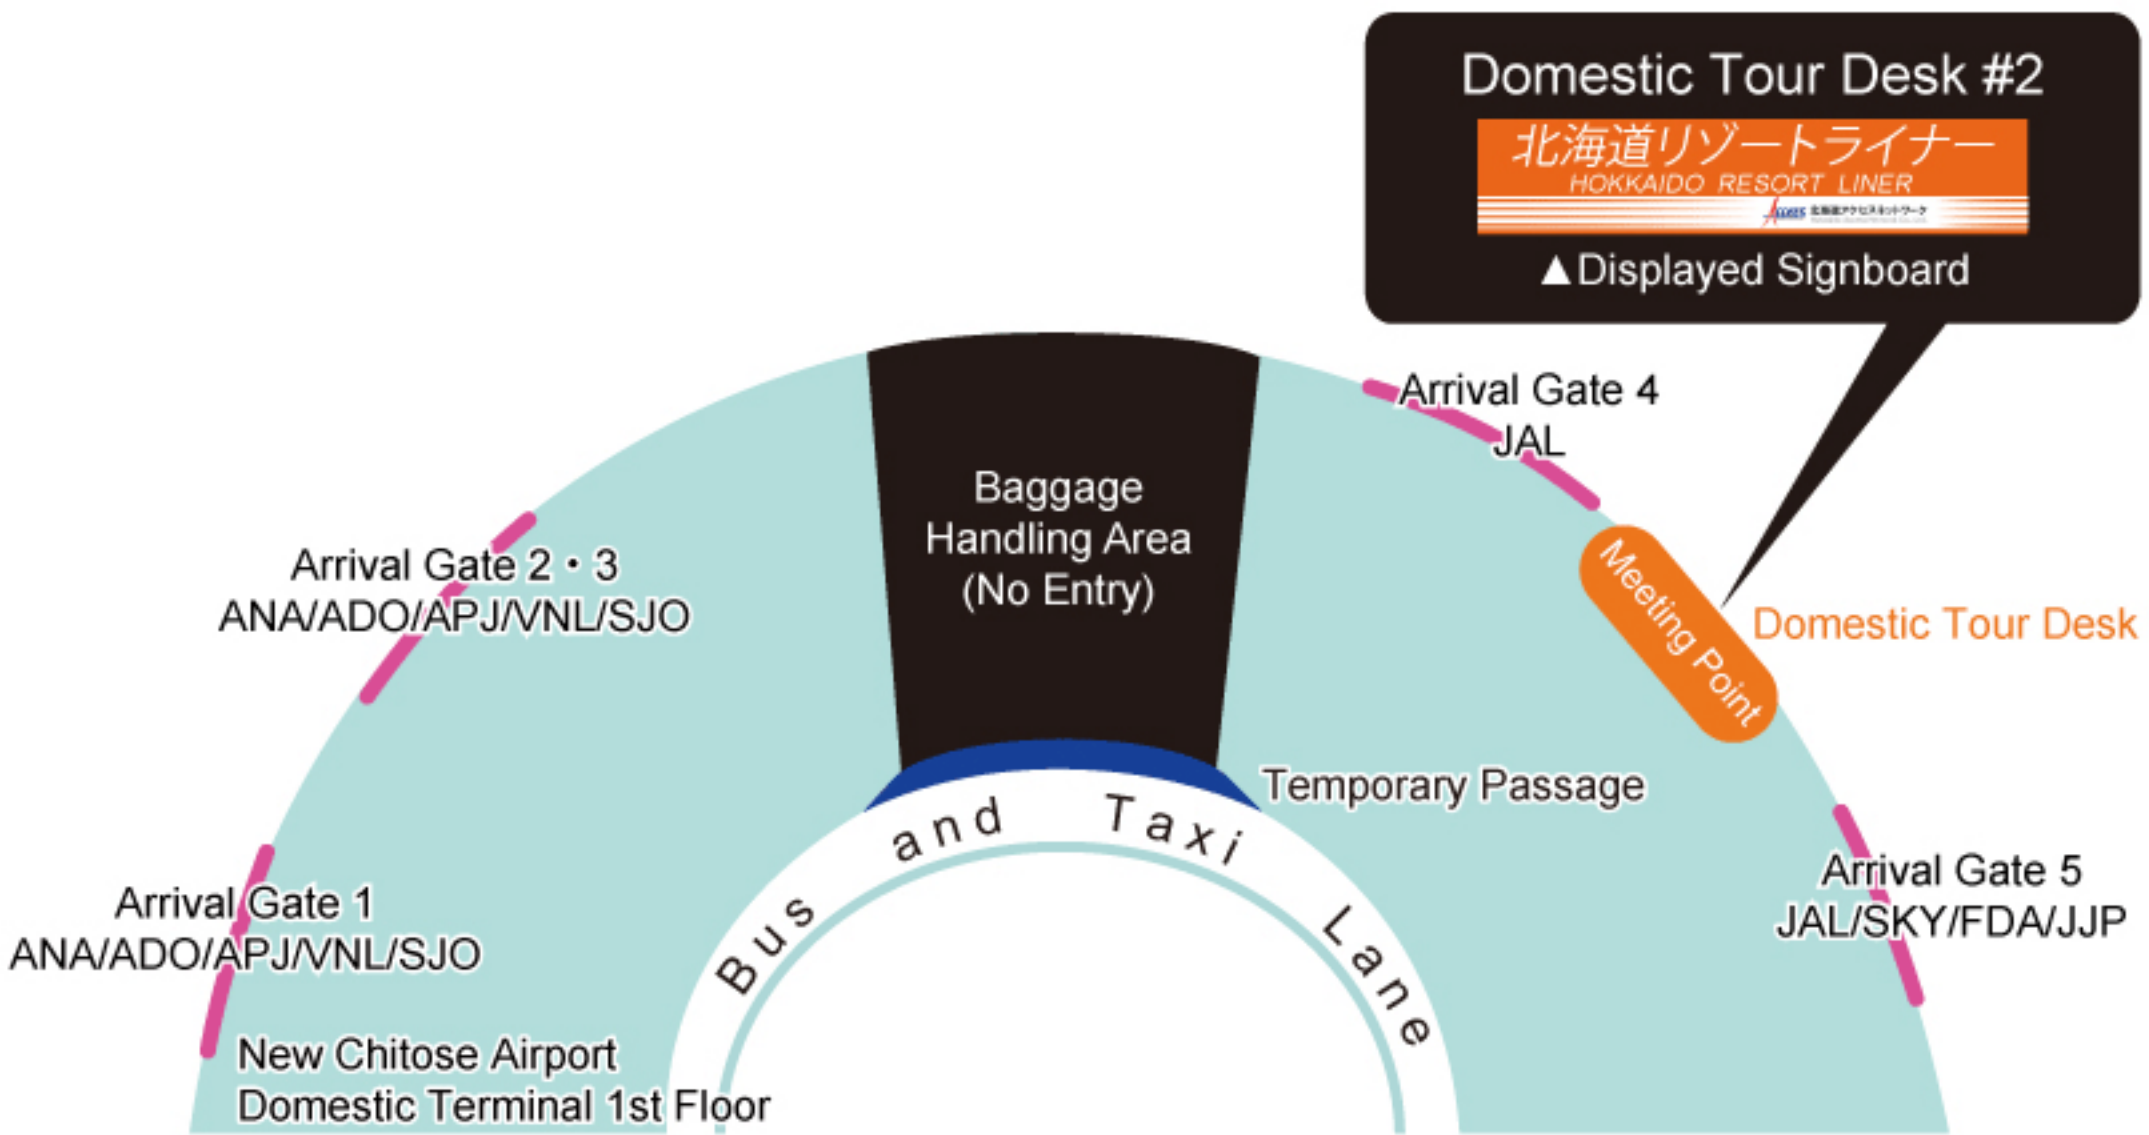

■ New Chitose Airport(Dom.Terminal) 1st Floor

*You can't go through this Baggage handling area.
Please use the temporary passage.